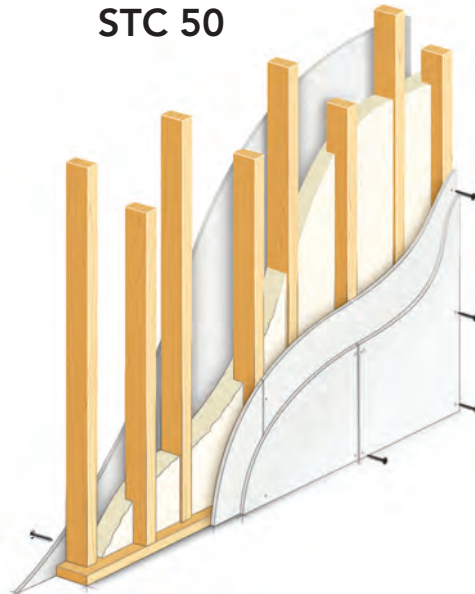

STC Standards & Noise

Advancements in construction methods have made it possible to improve on the STC 30-34 walls of the past. Several assemblies using SEALECTION 500 can reduce sound transmission by up to 50 dB, giving residents greater peace and quiet than once attained by the typical 30-34 standards.

Inside Quiet Design

SEALECTION 500 has quiet design built right in. With ratings up to STC 50, SEALECTION 500 walls absorb sound waves and create a quieter indoor environment. SEALECTION 500 combines sound control with a high R-value and an air barrier for the ultimate in insulation efficiency.

STC Rated Wall Assemblies

STC 50

DEMILEC

Demilec
3315 E. Division Street
Arlington, TX 76011
(817) 640-4900
(877) DEMILEC (336-4532)
Info@Demilec.com
www.DemilecUSA.com