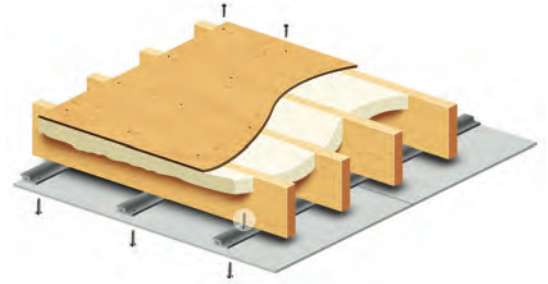

Sound Science

Millions of semi-rigid open cells in SEALECTION 500 help absorb sound waves at varying frequencies. Using SEALECTION 500 makes it possible to design and build cost effective assemblies with a Sound Transmission Class (STC) rating of 50 or more. Homes and buildings insulated with SEALECTION 500 spray foam enjoy the benefits of great sound control.

STC Standards & Noise

Advancements in construction methods have made it possible to improve on the STC 30-34 walls of the past. Several assemblies using SEALECTION 500 can reduce sound transmission by up to 50 dB, giving residents greater peace and quiet than once attained by the typical 30-34 standards.